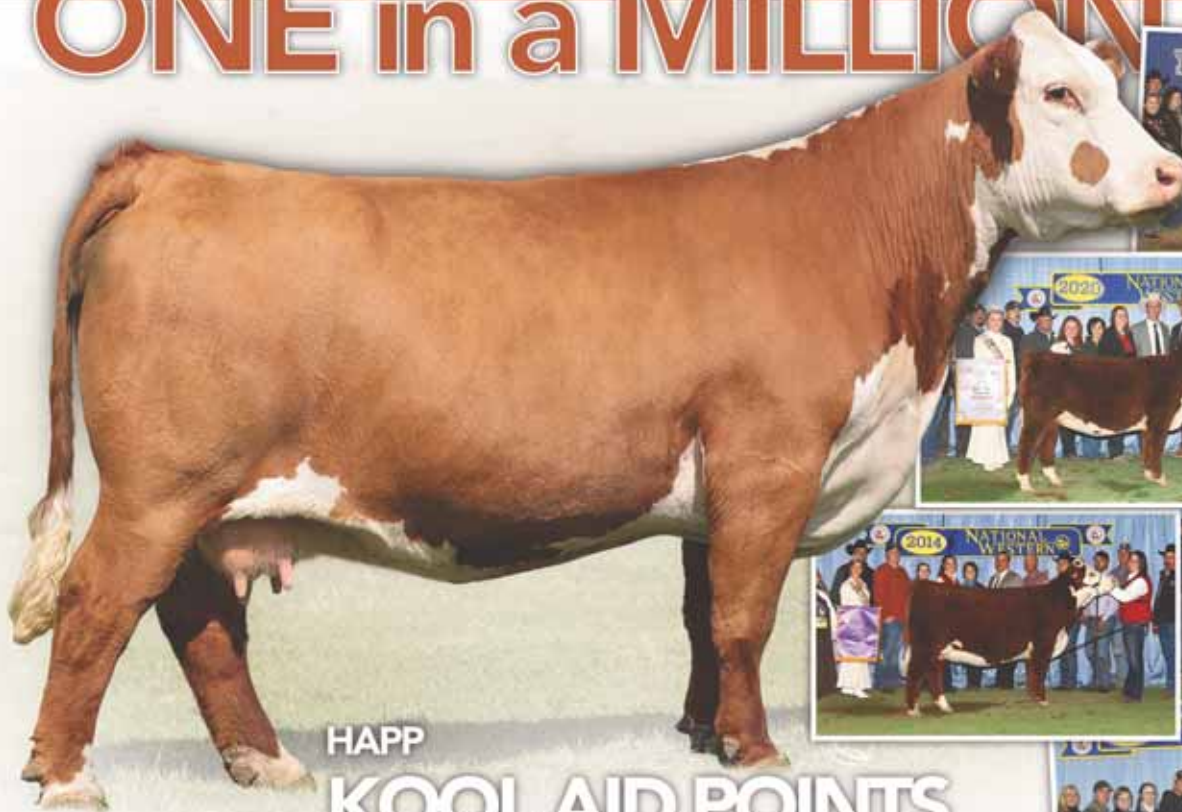

ONE in a MILLION

HAPP
KOOL AID POINTS
1218