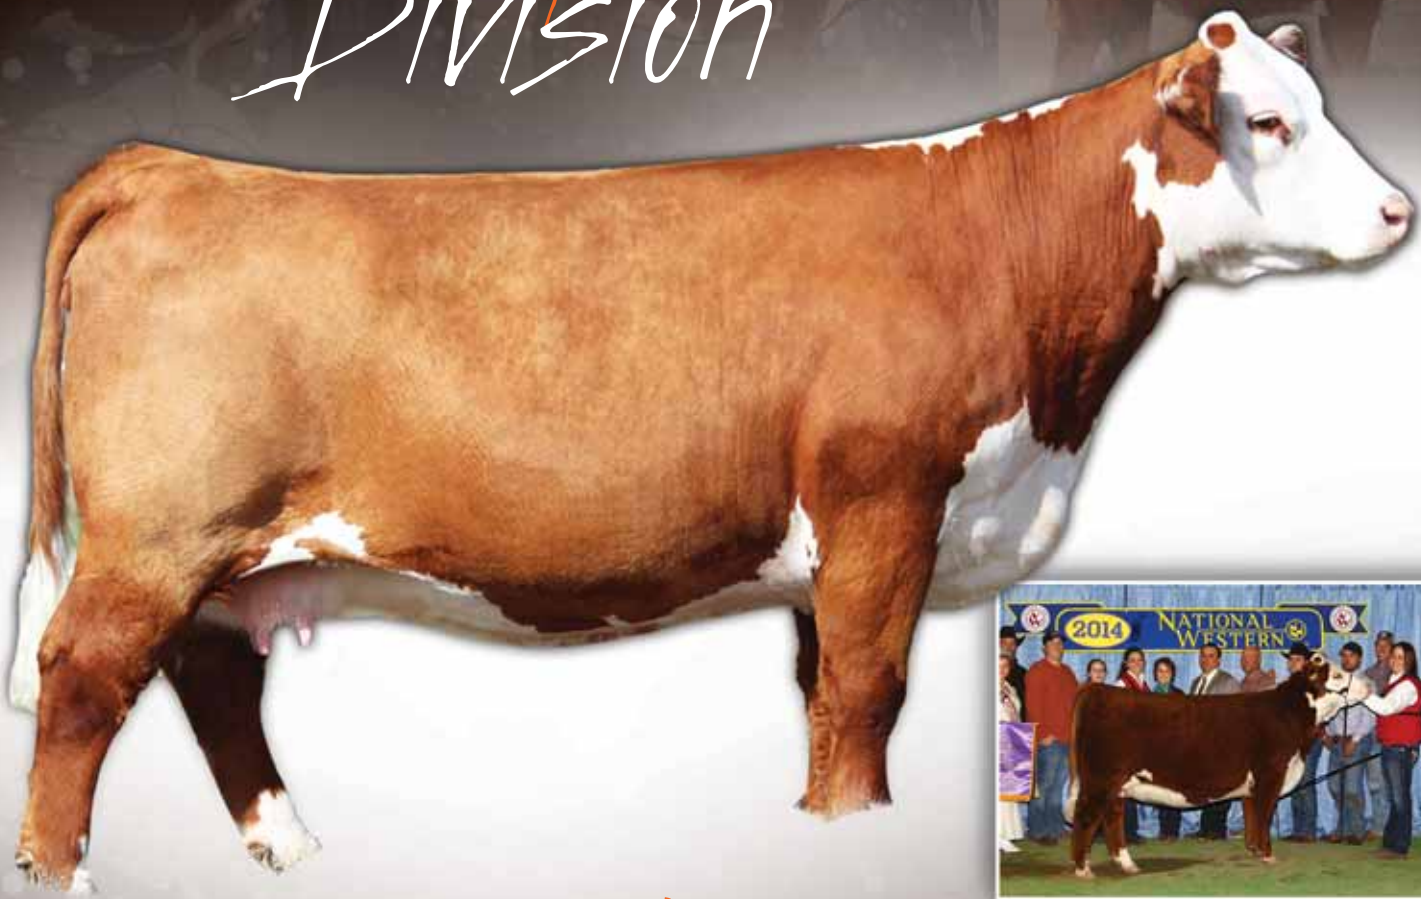

IVF Flush

440

HAPP KOOL AID POINTS 1218 ET

Donor Female \ Horned Hereford \ Selling one IVF Flush

DELHAWK KAHUNA 1009 CH ENUFF PROPHET 2913
MCR PPF MISS GOLD DOM 206 ET
CRANE STYLE POINTS 945 CH 372 POT OF GOLD 7120 ET
CH MISS DIAL 6311

CEU 4.1 BW 2.7 WW 54 YW 87 MILK 28 MGB 56 REA 0.74 MARB 0.07

- Selling one IVF collection with guarantee of six transferable embryos. The buyer will receive all embryos produced over the six, she will calve in late October, so this opportunity will be available as early as this Fall.
- We can write a book about the success of HAPP Kool Aid Points 1218 ET, she was a many time Champion herself including the JNHE and the National Western. She produced the 2018 Champion Horned Female in Denver and Fort Worth, 2017 Champion Horned Female at JNHE, 2017 National Western Reserve Champion Junior Polled Female, 2016 Tulsa State Fair Champion, and multiple division champions at National shows. We have mated her to several different sires and to date she has never missed. She is also the dam of BK Distinction C18 which we are currently using as a herd sire, we have many expectations for him. Her offspring averaged over $30,000 with half interest in one daughter selling for $110,000.
- We collected her eight times in 2017 and she averaged 8.38 transferable embryos per collection.