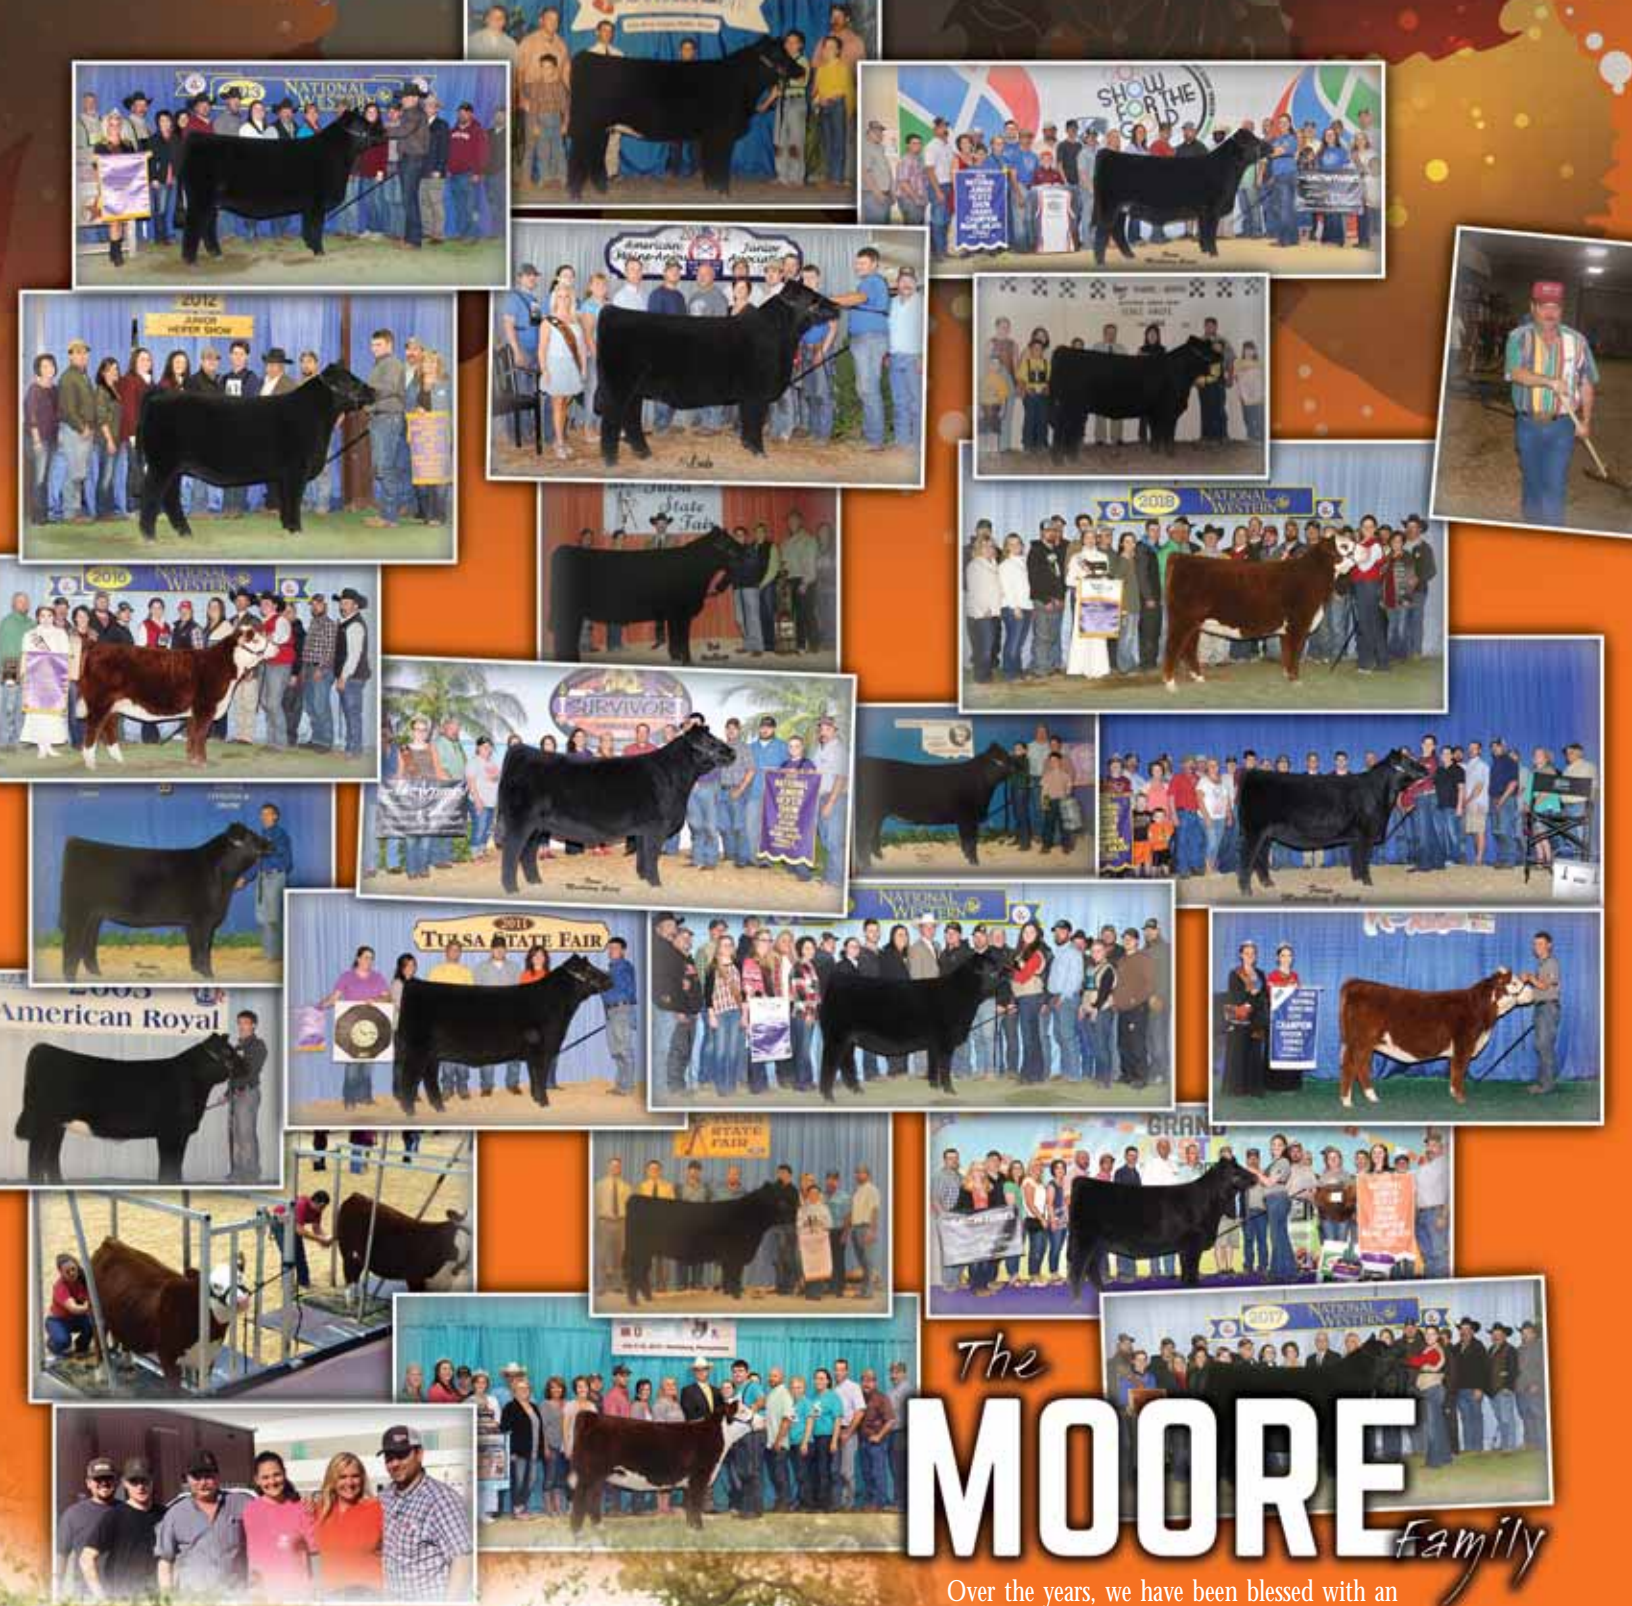

The
MOORE
Family

Over the years, we have been blessed with an amazing set of customers. When you become involved with the large number of junior exhibitors that we do, graduation is somewhat disappointing. Several of those families are still great customers and continue to purchase cattle for their breeding programs. The Moore family has had a huge impact on our program over the past 20 years as customers, breeders, exhibitors, team players, and great friends, who are more like family. This past summer, the youngest Moore kid of six children (Becca) showed at her last junior show. They have had one hell of a run, winning National shows in two breeds. Moores have a great breeding program and they will continue to be involved in the purebred cattle business, as well as our program. However, we will definitely miss having them as junior exhibitors.

Thanks for everything!!