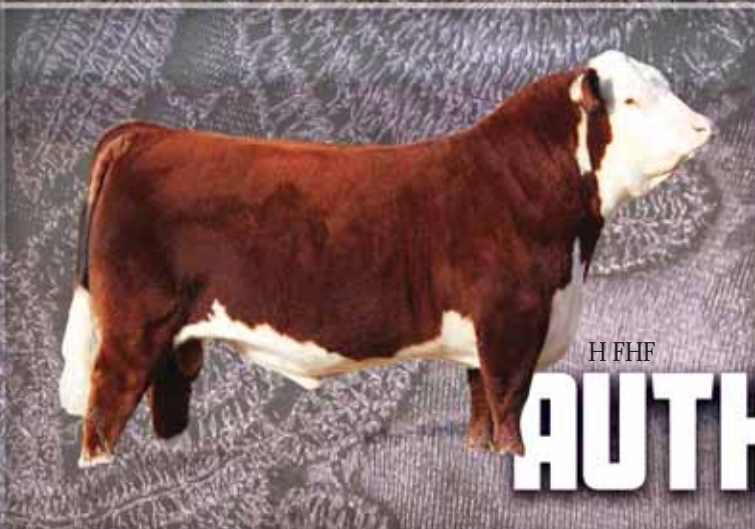

H FHF

AUTHORITY

6023 ET

POLLED « DOB: 2.16.16
S: PYRAMID 16W 110T 9116 « D: FHF 409 Rita 21W
CE: -3.8 BW: 4.5 WW: 66 YW: 103 MILK: 28 M&G: 61 REA:
0.53 MARB: 0.05 CHB: 112
Owned by Buck Cattle Co., Moore Cattle Co.
& Hoffman Herefords

Semen Packages Available!