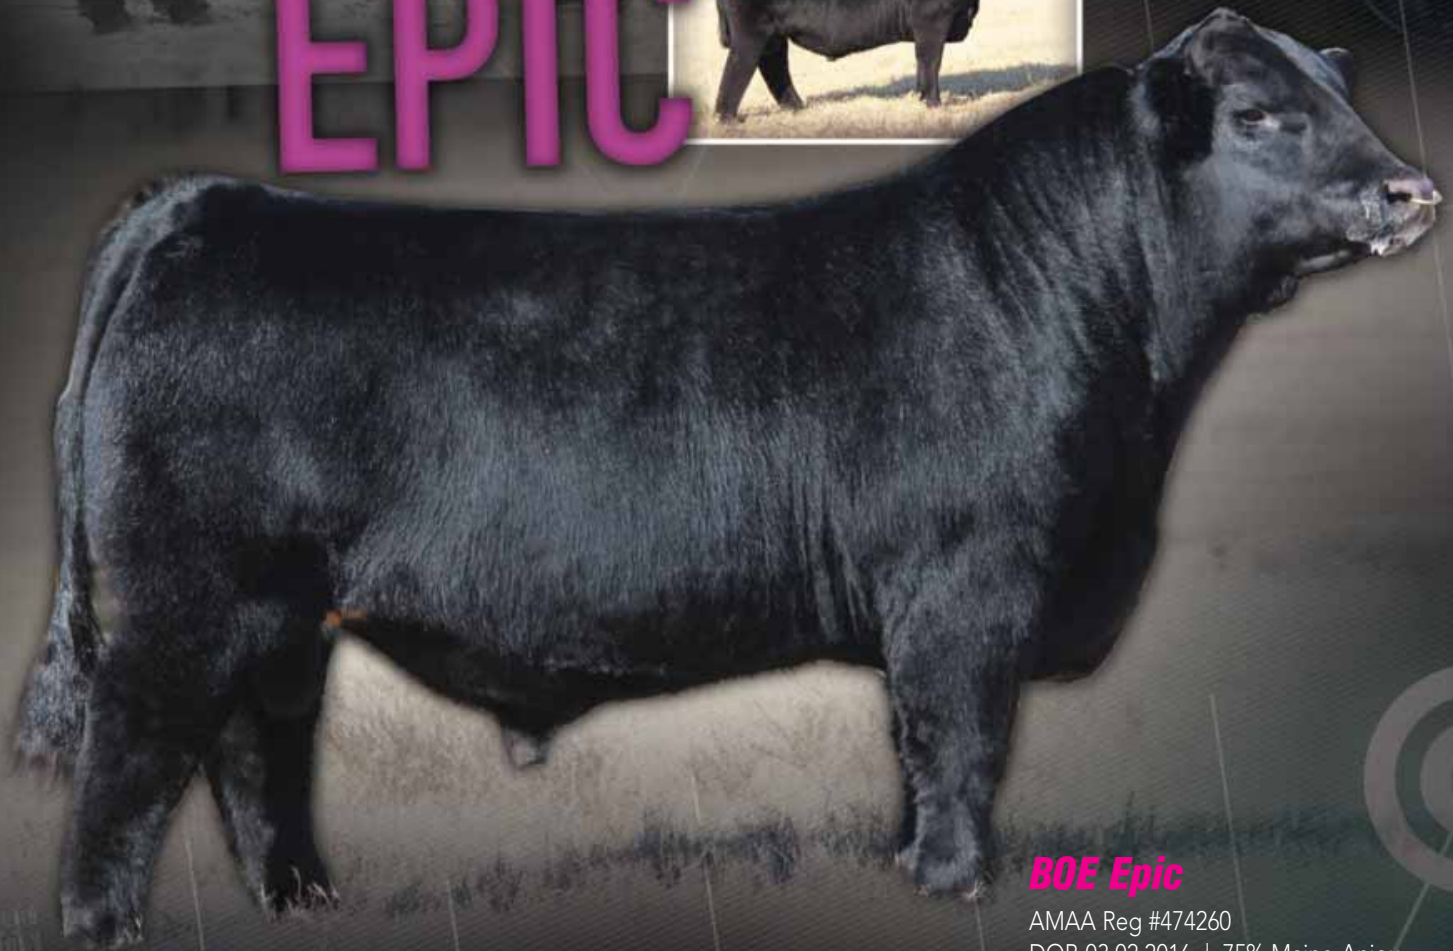

AUTHORIZED DEALERS

D&H CATTLE CO
DILLON PAGE
1197 PONDEROSA RD
ARDMORE, OK
580-220-5769

918-543-4882

EPIC

BOE Epic is one of the most unique Maine-Anjou sires to surface in years. He was impressive as a yearling in Denver 2017 at 10 months-of-age weighing 1,221 pounds and scanning a 17.8 REA. His build was equally impressive with bold center rib, massive hiped, and impeccable structure. Epic made his return to Denver in 2018 where he was admired by cattlemen of many breeds and was selected the Grand Champion Maine-Anjou Bull. He was also selected as Grand Champion at the 2018 Fort Worth Stock Show. Epic is truly one of a kind, and now his calves are hitting the ground and they are outstanding. Without a doubt, he is going to add bone, power, body, and performance.