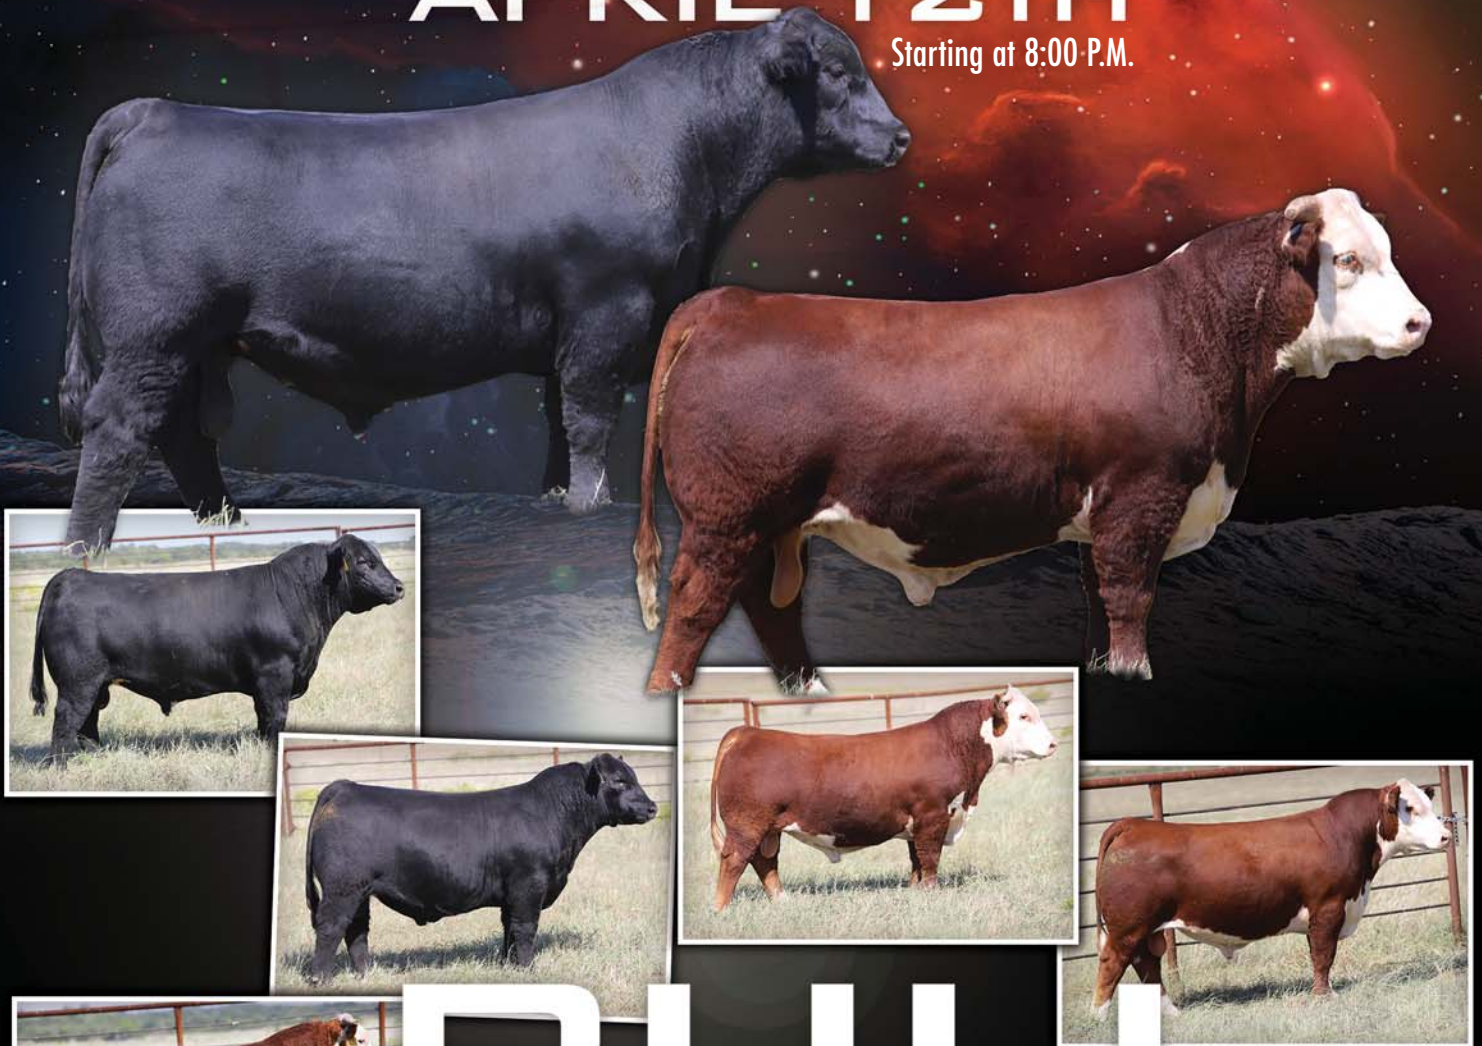

SELLING LIVE ONLINE WEDNESDAY, APRIL 12TH

Starting at 8:00 P.M.

BULL BUCK SALE

Selling 30 head of Hereford, Maine
and MaineTainer breeding age bulls.

NEW SALE SITE